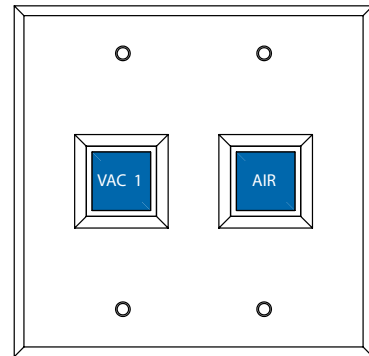

REMOTE SYSTEM SWITCH

LONG LIFE LED PUSH BUTTON STARTER

BVD-RSW-11

BVD-RSW-12

BVD-RSW-12A

BVD-RSW-24

BVD-RSW-22

BVD-RSW-22A

BVD-RSW-44

- 24 VOLT AC REMOTE POWER ON/OFF SWITCH - CSA UR APPROVED
- LONG LASTING LED ILLUMINATION BLUE
- INDUSTRIAL GRADE PUSH BUTTON
- FULLY INSULATED PUSH CONNECTOR TERMINALS INCLUDED
- STAINLESS STEEL SWITCH COVER PLATE