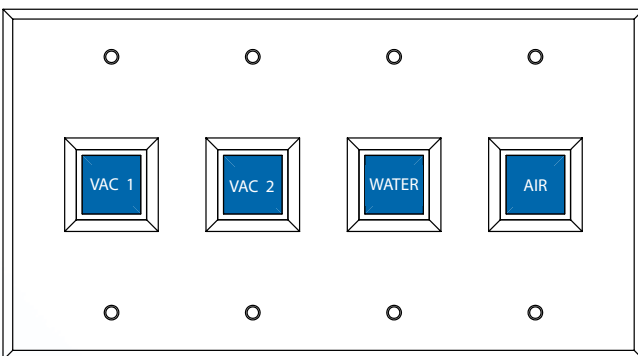

REMOTE SYSTEM SWITCH

LONG LIFE LED PUSH BUTTON STARTER

BVD-RSW-11

BVD-RSW-12

BVD-RSW-12A

BVD-RSW-24

BVD-RSW-22

BVD-RSW-22A

BVD-RSW-44

- 24 VOLT AC REMOTE POWER ON/OFF SWITCH - CSA UR APPROVED
- LONG LASTING LED ILLUMINATION BLUE
- INDUSTRIAL GRADE PUSH BUTTON
- FULLY INSULATED PUSH CONNECTOR TERMINALS INCLUDED
- STAINLESS STEEL SWITCH COVER PLATE