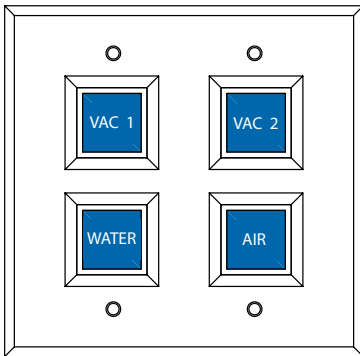

REMOTE SYSTEM SWITCH

LONG LIFE LED PUSH BUTTON STARTER

BVD-RSW-11

BVD-RSW-12

BVD-RSW-12A

BVD-RSW-24

BVD-RSW-22

BVD-RSW-22A

BVD-RSW-44

- 24 VOLT AC REMOTE POWER ON/OFF SWITCH - CSA UR APPROVED
- LONG LASTING LED ILLUMINATION BLUE
- INDUSTRIAL GRADE PUSH BUTTON
- FULLY INSULATED PUSH CONNECTOR TERMINALS INCLUDED
- STAINLESS STEEL SWITCH COVER PLATE